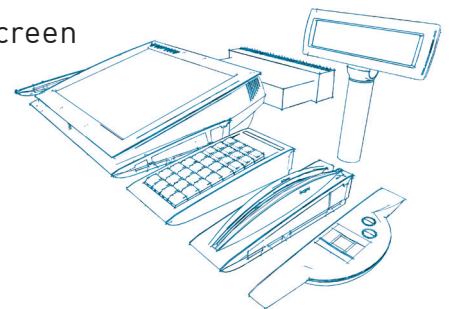

A touch of perfection.

LOW PROFILE MODULAR 15" TOUCHCOMPUTER

BeFREE

Atom D510 powered - equipped for retail

Features:

- » 2 powered USB ports, 3 powered COM ports, dual Cash drawer port, 24V output
- » Control of powered ports (ON/OFF) with overcurrent protection
- » Low profile design – no obstruction of the view
- » Modular - expandable with FREEmodular keypads, card readers, ID modules ...
- » Slide-in exchangeable computer unit
- » Cable management - hidden and secured, but accessible
- » Low energy consumption with different energy saving options
- » Built in TIPRO controller enables:
 - modularity
 - energy saving modes
 - touchscreen disable/enable control
 - brightness adjustment and backlight on/off control
 - on/off control of powered outputs
 - programmable LED indicators
- » High brightness TFT LCD with 5-wire resistive ELO touchscreen
- » Dual Gigabit LAN with Teaming support

Application:

- » Point-of-sale (fashion stores, pharmacies, ...)
- » Hospitality (hotel reception, restaurants, bars, ...)

[TIPRO®]
www.tipro.net

A touch of perfection.

Technical specification

Processor:

- » Intel® Atom D510 Dual Core, 1 MB L2 cache
 - ICH8M southbridge
 - 2 GB RAM

General:

- » Dual independent display support
- » TIPRO Power Bus (supplies power to Speakerbox and Chameleon modules, if connected)
- » Optional Audio board (line-in, line-out, microphone)
- » Integrated TIPRO controller for:
 - optional additional FREE/FREE+ modules
 - brightness adjustment
 - backlight ON/OFF control
 - touchscreen disable/enable control
 - control of powered outputs (ON/OFF)
 - programmable LED indicators
- » Possible connection of all FREE/FREE+ modules over left/right TIPRO bus or external TIPRO bus

Touchscreen:

- » "AccuTouch" of Elo

Power supply unit:

- » 12V/150W (included in the package)

Dimensions:

- » Dimensions (including side covers): 409 x 343 x 109 mm
- » Packaging dimensions: 800 x 400 x 180 mm
- » Package weight: 9.2 kg